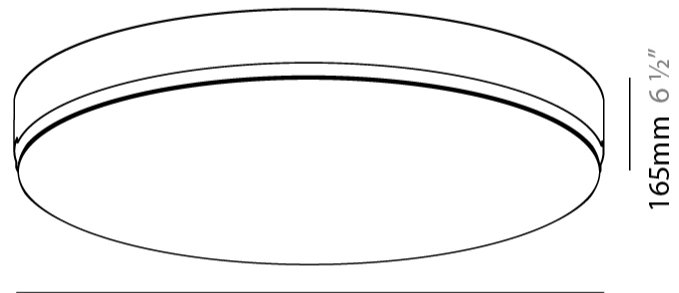

GENERAL

Series: Sign
Brand: Prolicht
Division: Architectural
Mounting Type: Trimless
Mounting Location: Ceiling
Subcategory: Ambient

PHYSICAL

Shape: Round
Diameter (mm): 630
Diameter (in): 24 ¹³/₁₆
Height (mm): 165
Height (in): 6 ¹/₂
Light Distribution: Direct
Weight (kg): 8.3
Weight (lbs): 18.298
Diffuser: PMMA - Opal
Fixture Material: Extruded Aluminum / Steel
Cut-out Measurements: 655mm / 25 13/16"
Upon Request: Unique Sizes Unique Ceiling Thickness Unique Mounting Depth Spot Inserts

ELECTRICAL

Lamp Type: LED (Zhaga Standard)
Input Wattage (W): 66.5
Total Output Wattage (W): 57
Dimming: [Tri-Mode (Non-Dimming and Phase Dimming (120Vac only) and 0-10V Dimming)](#)
Driver Included: Yes
Driver Location: Integrated
Driver Type: Constant Current - Universal
Driver Class: Class 2
Input Voltage (V): 120 - 277
Constant Current (MA): 500

LED

Color Temperature (°K): [2700 / 3000 / 3500 / 4000](#)
Max. Delivered Lumen (lm): 5535 / 6194 / 6358 / 6594
Nominal Lumen (lm): 7410 / 8292 / 8512 / 8828
CRI: >80 CRI
Efficiency (%): 65% (5mm Perspex)|74%
Lamp Life (hrs): 50000
Upon Request: RGB-W Tunable White Special Color Temperature CRI90

OPTICAL

RATINGS AND CERTIFICATIONS

Certified By: Certified for North American Standards
IP rating: IP20

Ø 630mm 24 ¹³/₁₆"

165mm 6 ¹/₂"